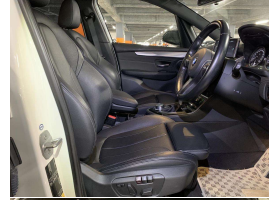

2016 BMW 225Xe Active Tourer M Sports

VEHICLE INFORMATION

Cash Price

Includes GST

\$30,900

+ on-road-costs of \$495

Finance may be available on this vehicle. Ask one of our friendly staff for more information.

Gain peace of mind with Mechanical Breakdown Insurance. Ask us how.

Body

-

Odometer

78,950 km

Engine

1500 cc

Fuel Type

-

Ext Colour

White

History

-

Seats

-

Interior