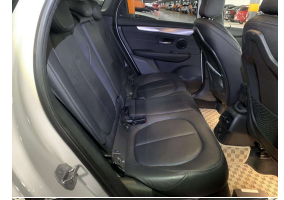

2016 BMW 225Xe Active Tourer M Sports

VEHICLE INFORMATION

Cash Price

Includes GST

\$30,900

+ on-road-costs of \$495

Finance may be available on this vehicle. Ask one of our friendly staff for more information.

-

Ext Colour

White

History

-

Seats

-

Interior